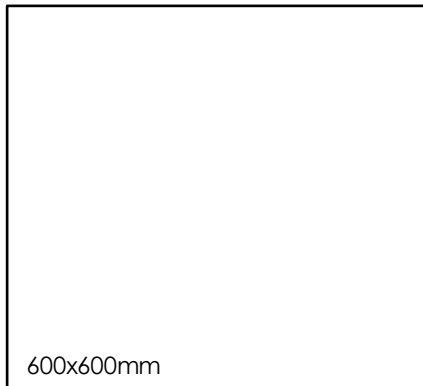

## COLOUR PALETTE

WHITE

GREY

## FORMATS

7  
5  
x  
6  
0  
0  
m  
m

300x600mm

600x600mm

600x1200mm

Variation is an inherent characteristic of tiles and natural stone. Sizes are nominal and may include a joint.