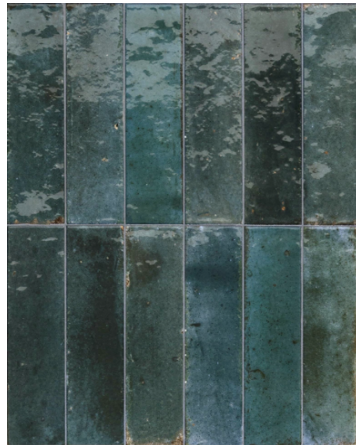

# AQUAREL

<b>PRODUCT DESCRIPTION</b>	GLAZED PORCELAIN
<b>APPEARANCE</b>	ZELLIGE SUBWAY
<b>COLOURS</b>	GREEN, BLUE, GREY & OLIVE
<b>FORMAT (MM)</b>	60 X 240
<b>EDGE PROFILE</b>	NON RECTIFIED
<b>SURFACE FINISH</b>	GLOSS
<b>THICKNESS (MM)</b>	9
<b>APPLICATIONS</b>	WALL & FLOOR

## VARIATION

Variation is an inherent characteristic of tiles and natural stone.  
Sizes are nominal and may include a joint.

## COLOUR PALETTE

GREEN

BLUE

GREY

OLIVE

## FORMAT

60x240mm

Variation is an inherent characteristic of tiles and natural stone. Sizes are nominal and may include a joint.