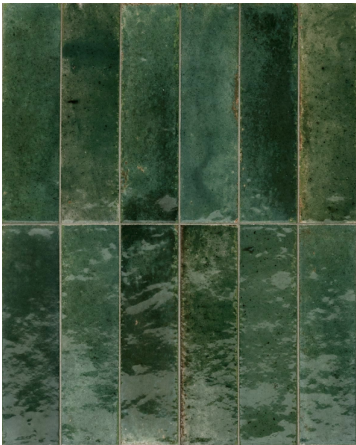

# AQUAREL

<b>PRODUCT DESCRIPTION</b>	GLAZED PORCELAIN
<b>APPEARANCE</b>	ZELLIGE SUBWAY
<b>COLOURS</b>	GREEN, BLUE, GREY & OLIVE
<b>FORMAT (MM)</b>	60 X 240
<b>EDGE PROFILE</b>	NON RECTIFIED
<b>SURFACE FINISH</b>	GLOSS
<b>THICKNESS (MM)</b>	9
<b>APPLICATIONS</b>	WALL & FLOOR

## VARIATION

Variation is an inherent characteristic of tiles and natural stone.  
Sizes are nominal and may include a joint.

## COLOUR PALETTE

GREEN

BLUE

GREY

OLIVE

## FORMAT

60x240mm

Variation is an inherent characteristic of tiles and natural stone. Sizes are nominal and may include a joint.