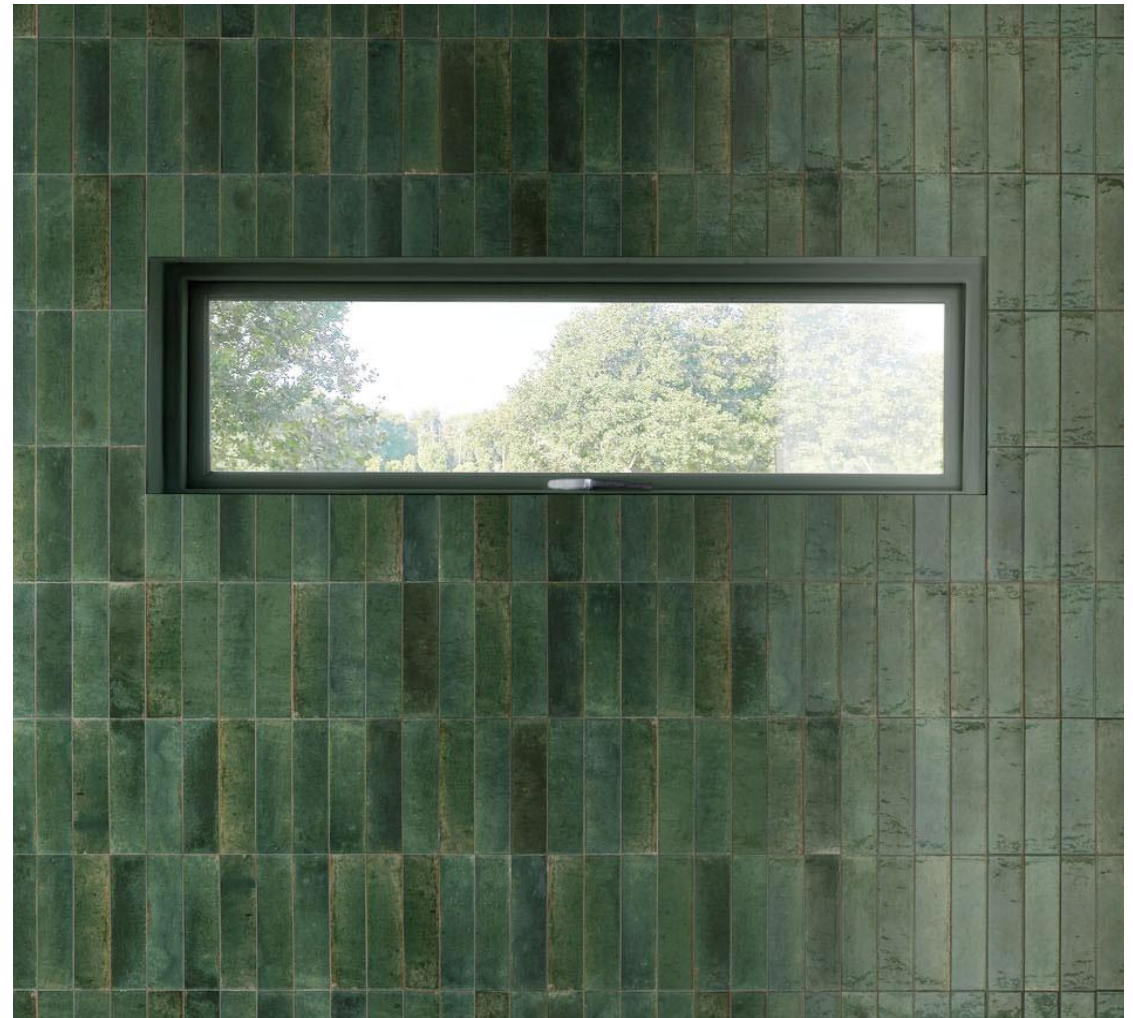

# AQUAREL

<b>PRODUCT DESCRIPTION</b>	GLAZED PORCELAIN
<b>APPEARANCE</b>	ZELLIGE SUBWAY
<b>COLOURS</b>	GREEN, BLUE, GREY & OLIVE
<b>FORMAT (MM)</b>	60 X 240
<b>EDGE PROFILE</b>	NON RECTIFIED
<b>SURFACE FINISH</b>	GLOSS
<b>THICKNESS (MM)</b>	9
<b>APPLICATIONS</b>	WALL & FLOOR

## VARIATION

Variation is an inherent characteristic of tiles and natural stone.  
Sizes are nominal and may include a joint.

## COLOUR PALETTE

GREEN

BLUE

GREY

OLIVE

## FORMAT

60x240mm

Variation is an inherent characteristic of tiles and natural stone. Sizes are nominal and may include a joint.