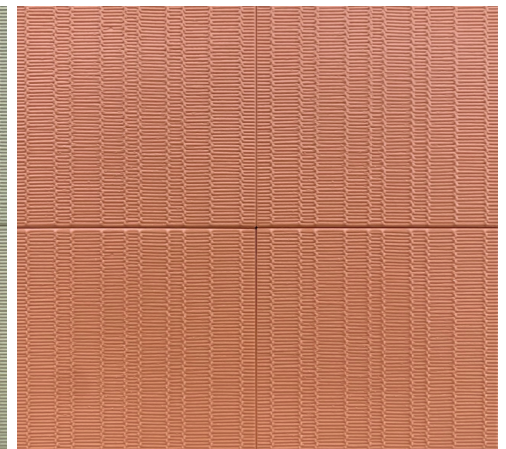

KIZYUA

PRODUCT DESCRIPTION GLAZED CERAMIC

APPEARANCE ARTISAN

COLOURS WHITE, SKY, GREEN & TERRA

FORMATS (MM) 163 X 163

EDGE PROFILE PRESSED

SURFACE FINISHES EMBOSSED

THICKNESS (MM) 9

KIZYUA

odin tiles + coverings

COLOURS

WHITE

SKY

GREEN

TERRA

FORMATS