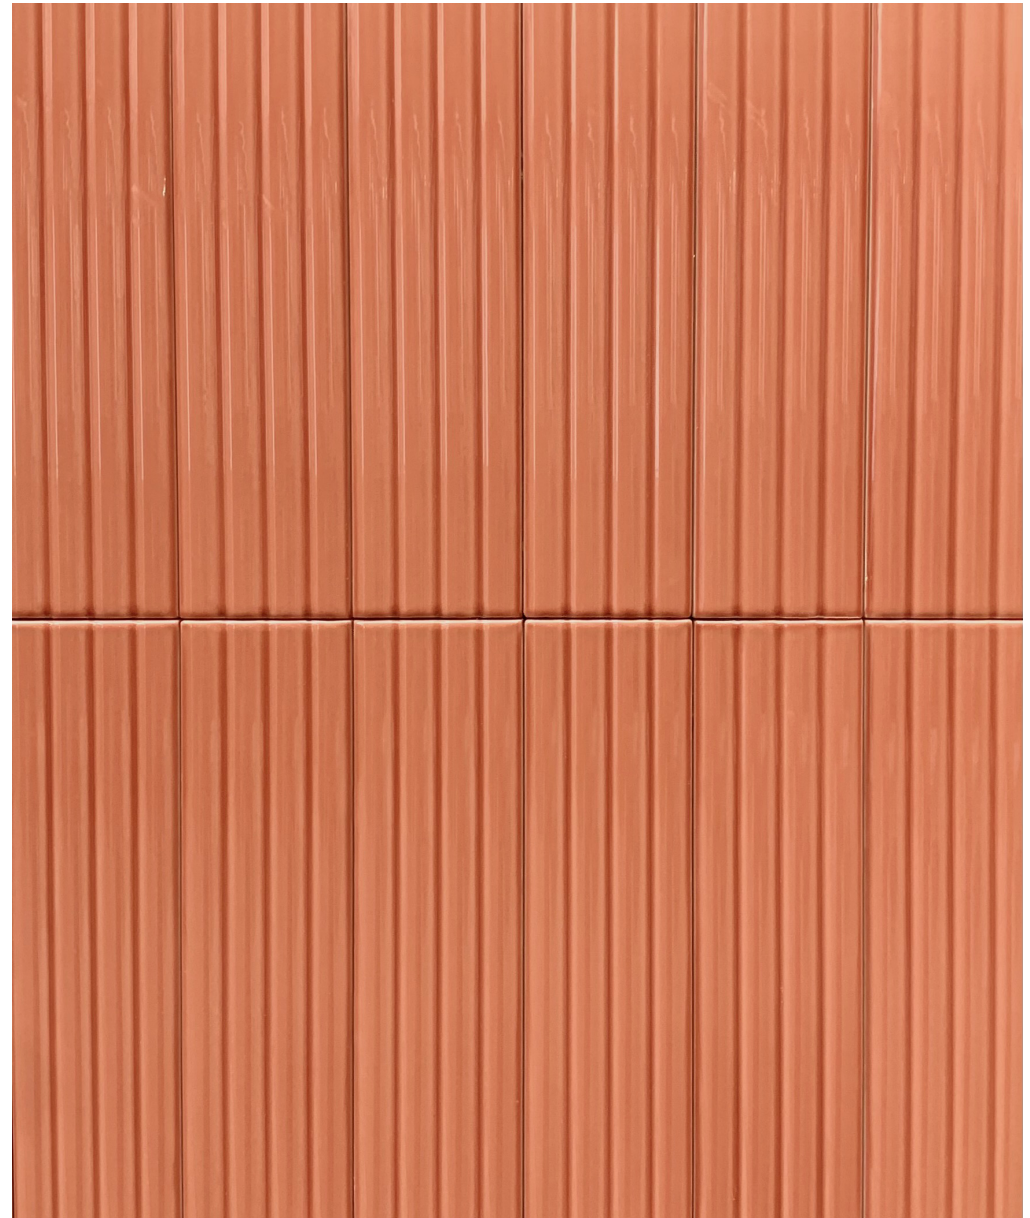

FLO

PRODUCT DESCRIPTION GLAZED CERAMIC

APPEARANCE GEOMETRIC WALL DÉCOR

COLOURS WHITE, BONE, GREY, GREEN, MINT & TERRA

FORMAT (MM) 50 X 200

EDGE PROFILE NON RECTIFIED

SURFACE FINISHES SATIN & GLOSS

THICKNESS (MM) 9

APPLICATIONS WALL ONLY

AREAS OF USE INTERNAL

FLO collection | Odin Tiles + Coverings

99 Erindale Road Balcatta Western Australia 6021 AUSTRALIA

T +61 8 9344 1135 | E info@odintiles.com.au | W www.odintiles.com.au

FLO

odin tiles + coverings

COLOURS

WHITE

BONE

GREY

MINT

GREEN

TERRA

FORMAT

50 X 200 MM