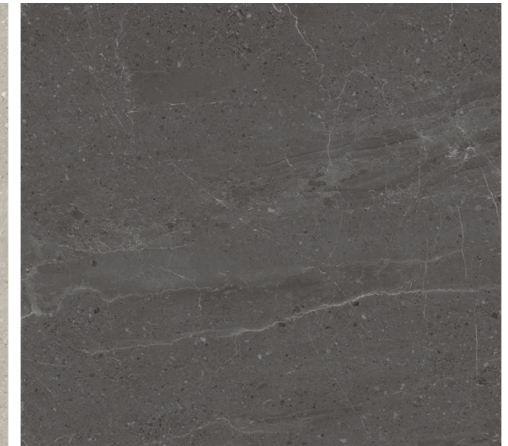

GIARDINI

odin tiles + coverings

COLOURS

BIANCO

PERLA

FUMO

ANTRACITE

FORMATS