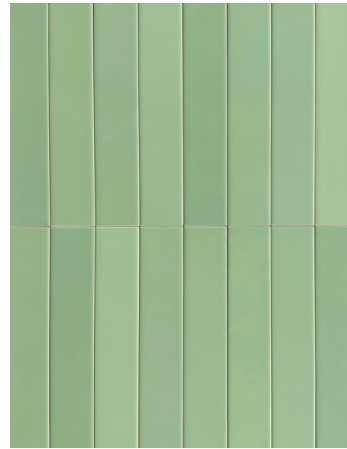

odin tiles + coverings

SORRENTO

PRODUCT DESCRIPTION GLAZED CERAMIC

APPEARANCE CONTEMPORARY SUBWAY

COLOURS GREY, COTTO & MINT

FORMAT (MM) 50 X 300

EDGE PROFILE NON RECTIFIED

SURFACE FINISHES MATT

SORRENTO

odin tiles + coverings

COLOURS

GREY

COTTO

MINT

FORMATS

50 X 300 MM