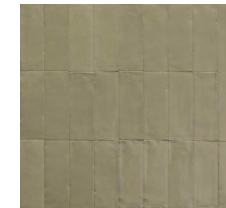

ARRIVA

odin tiles + coverings

COLOURS

SALVIA

FORMATS