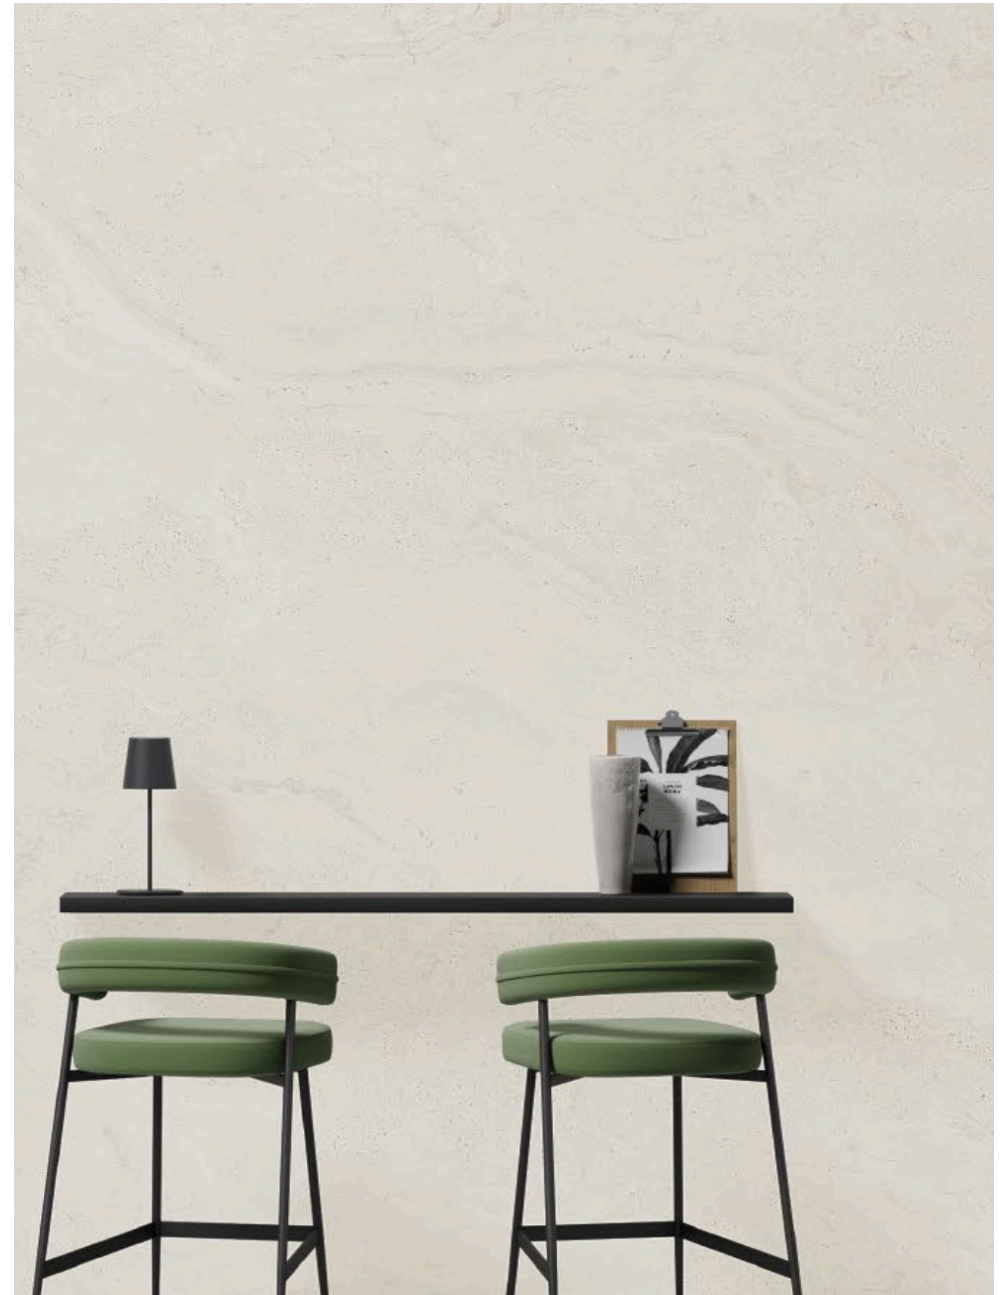

odin tiles + coverings

GRANDE TRAVERTINO

PRODUCT DESCRIPTION GLAZED PORCELAIN

APPEARANCE NATURAL TRAVERTINE

COLOURS MINIMAL WHITE & MINIMAL WHITE VEIN

FORMATS (MM) 1200 X 2780

EDGE PROFILE RECTIFIED

SURFACE FINISHES MATT

GRANDE TRAVERTINO

odin tiles + coverings

MINIMAL WHITE

MINIMAL WHITE VEIN