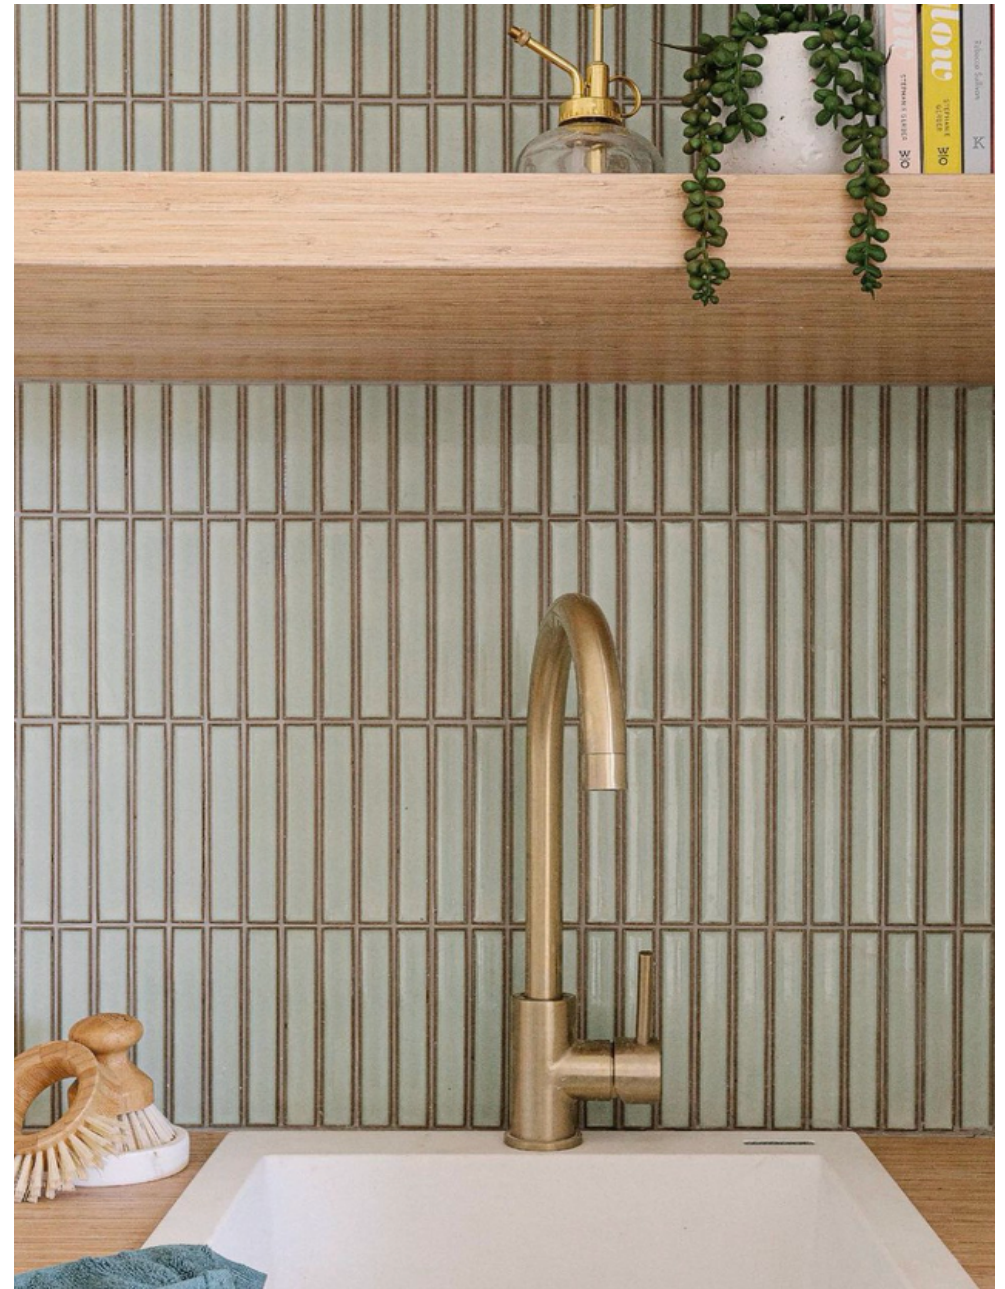

odin tiles + coverings

VINTAGE

PRODUCT DESCRIPTION GLAZED CERAMIC

APPEARANCE SLIM FINGER MOSAIC

COLOURS PEARL, MINT, MIDNIGHT,
ARGENTO & FUMO

FORMATS (MM) MOSAIC SHEET - 297 X 299

EDGE PROFILE NON RECTIFIED

VINTAGE

odin tiles + coverings

COLOURS

PEARL

MINT

MIDNIGHT

ARGENTO

FUMO