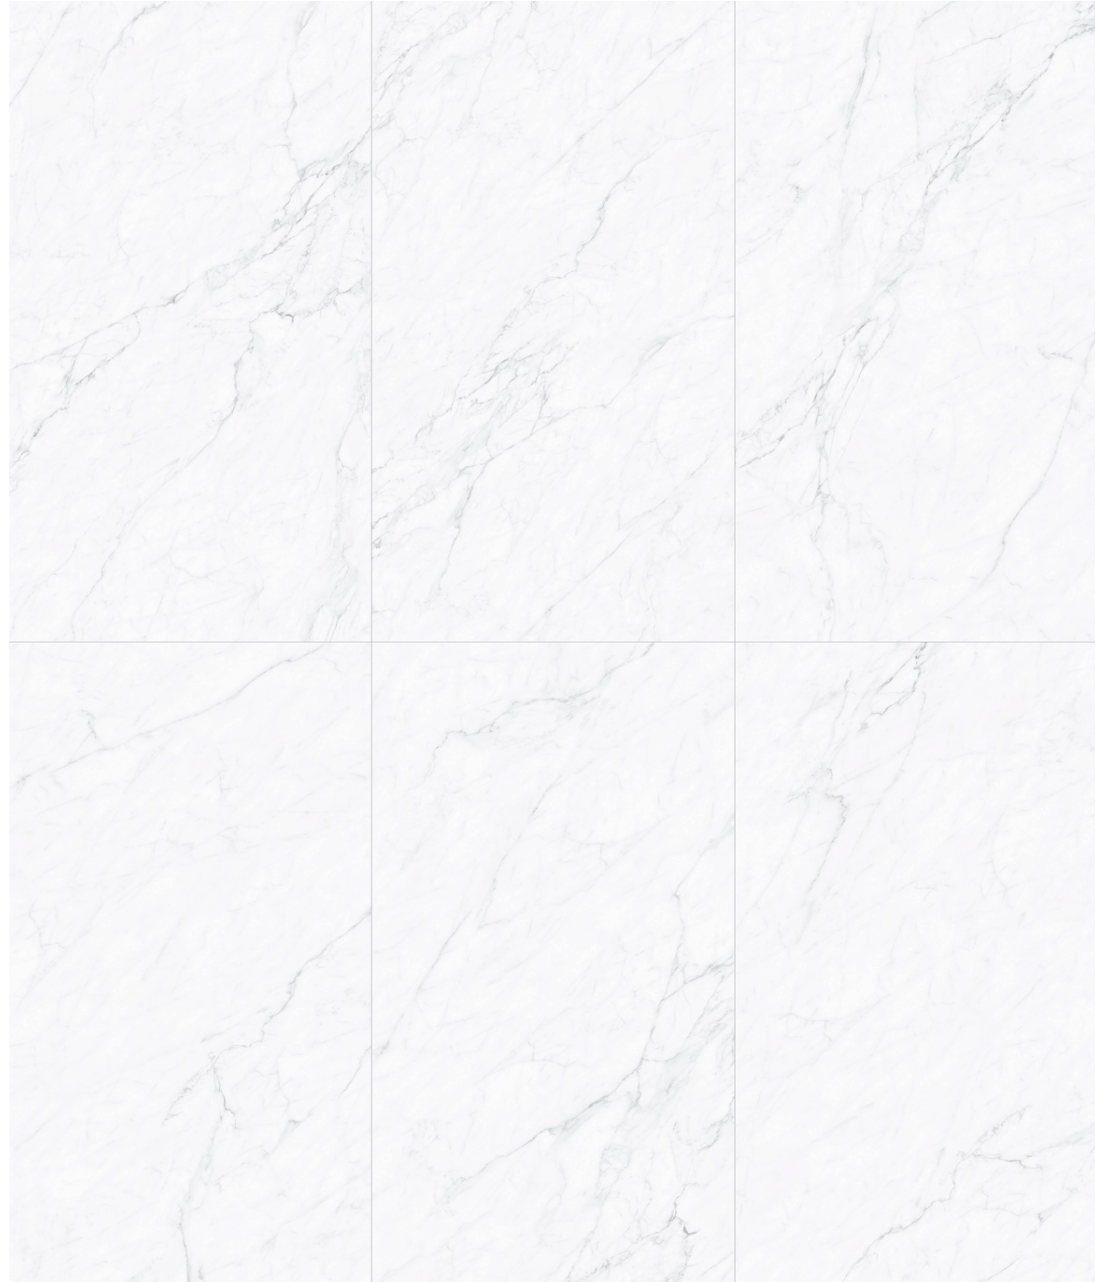

ALTISSIMO

PRODUCT DESCRIPTION GLAZED PORCELAIN

APPEARANCE NATURAL STONE

COLOURS BIANCO

FORMATS (MM) 300 X 600, 600 X 600 & 600 X 1200

EDGE PROFILE RECTIFIED

SURFACE FINISHES MATT & POLISH

THICKNESS (MM) 10

APPLICATIONS WALL & FLOOR

AREAS OF USE INTERNAL & EXTERNAL

ALTISSIMO collection | Odin Tiles + Coverings

99 Erindale Road Balcatta Western Australia 6021 AUSTRALIA

T +61 8 9344 1135 | E info@odintiles.com.au | W www.odintiles.com.au