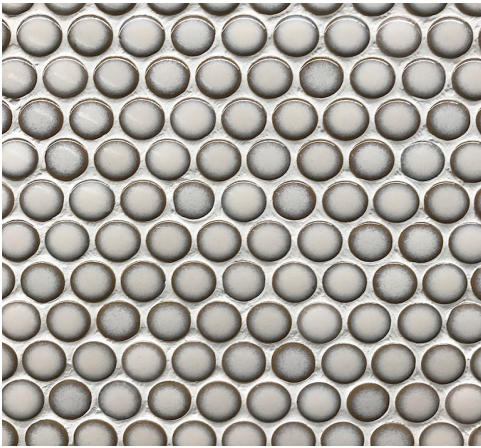

# URBAN PENNY

PRODUCT DESCRIPTION GLAZED CERAMIC

APPEARANCE BORDERED ROUND MOSAIC

COLOURS WHITE

FORMATS (MM) MOSAIC SHEET - 290 X 294

EDGE PROFILE NON RECTIFIED

SURFACE FINISHES GLOSS

THICKNESS (MM) 8

# URBAN PENNY

odin tiles + coverings

## COLOURS

WHITE