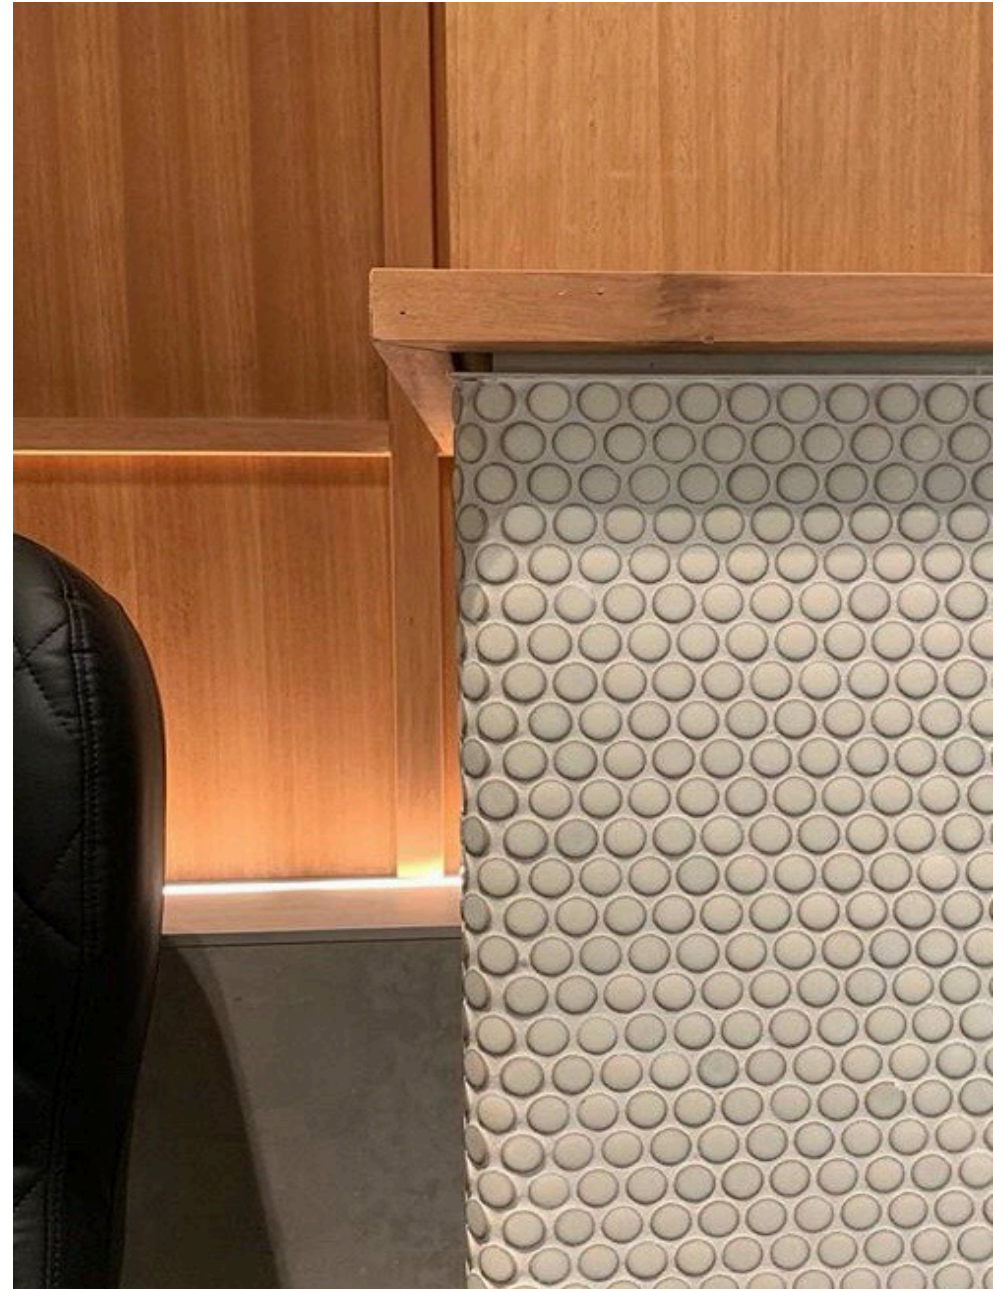

odin tiles + coverings

URBAN PENNY

PRODUCT DESCRIPTION GLAZED CERAMIC

APPEARANCE BORDERED ROUND MOSAIC

COLOURS WHITE

FORMATS (MM) MOSAIC SHEET - 290 X 294

EDGE PROFILE NON RECTIFIED

SURFACE FINISHES GLOSS

THICKNESS (MM) 8

APPLICATIONS WALL

AREAS OF USE INTERNAL & EXTERNAL

URBAN PENNY collection | Odin Tiles + Coverings

99 Erindale Road Balcatta Western Australia 6021 AUSTRALIA

T +61 8 9344 1135 | E info@odintiles.com.au | W www.odintiles.com.au