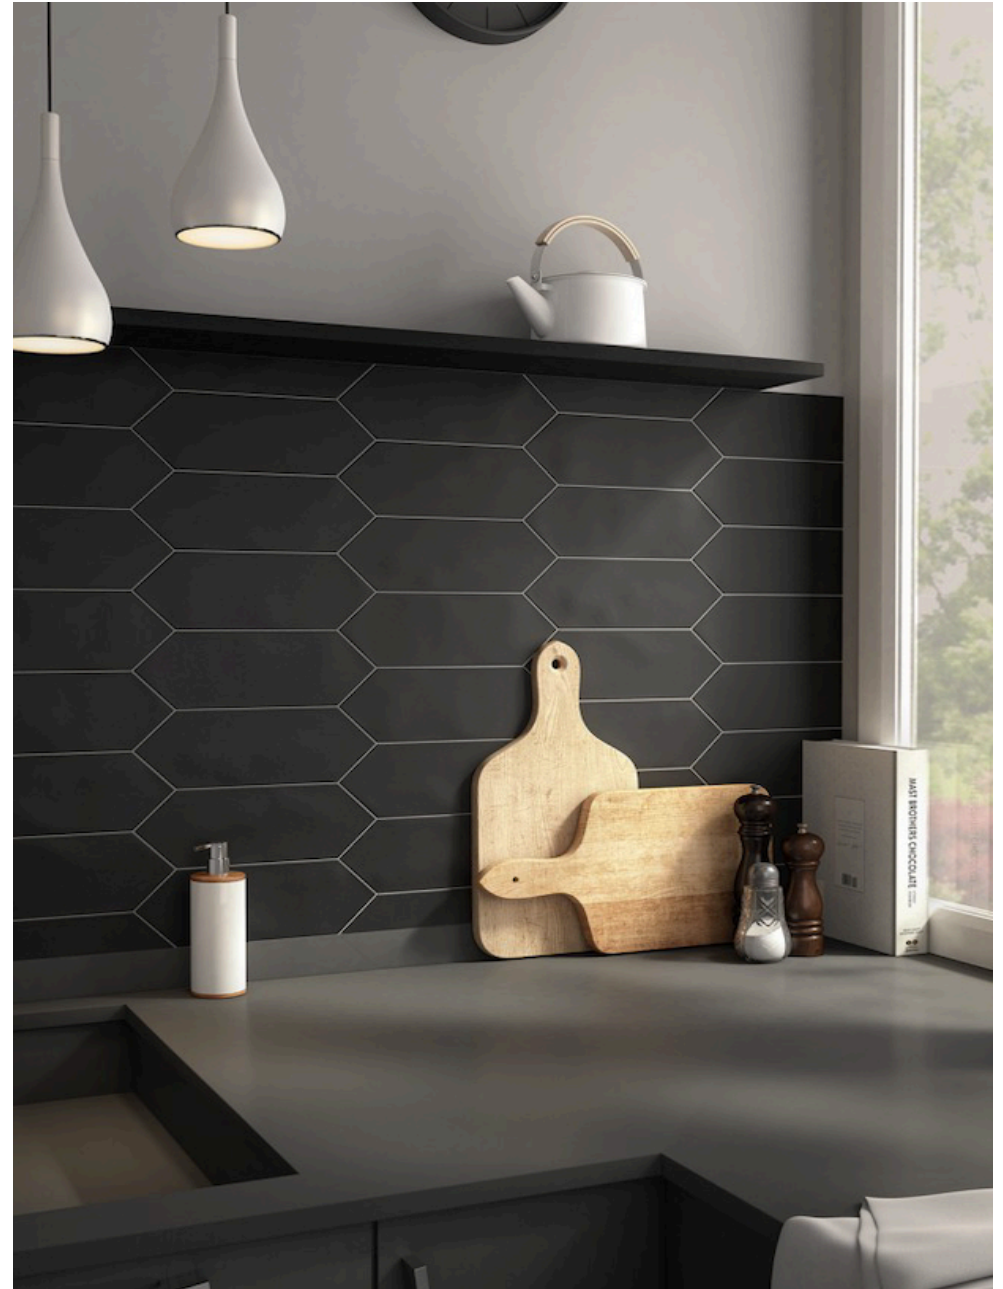

odintiles+coverings

KITE

PRODUCT DESCRIPTION GLAZED PORCELAIN

APPEARANCE GEOMETRIC

COLOURS WHITE, LIGHT GREY, DARK GREY &
BLACK

FORMATS (MM) 100 X 300

EDGE PROFILE NON RECTIFIED

SURFACE FINISHES MATT

THICKNESS (MM) 8

APPLICATIONS WALL & FLOOR

AREAS OF USE INTERNAL & EXTERNAL

KITE collection | Odin Tiles + Coverings

99 Erindale Road Balcatta Western Australia 6021 AUSTRALIA

T +61 8 9344 1135 | E info@odintiles.com.au | W www.odintiles.com.au