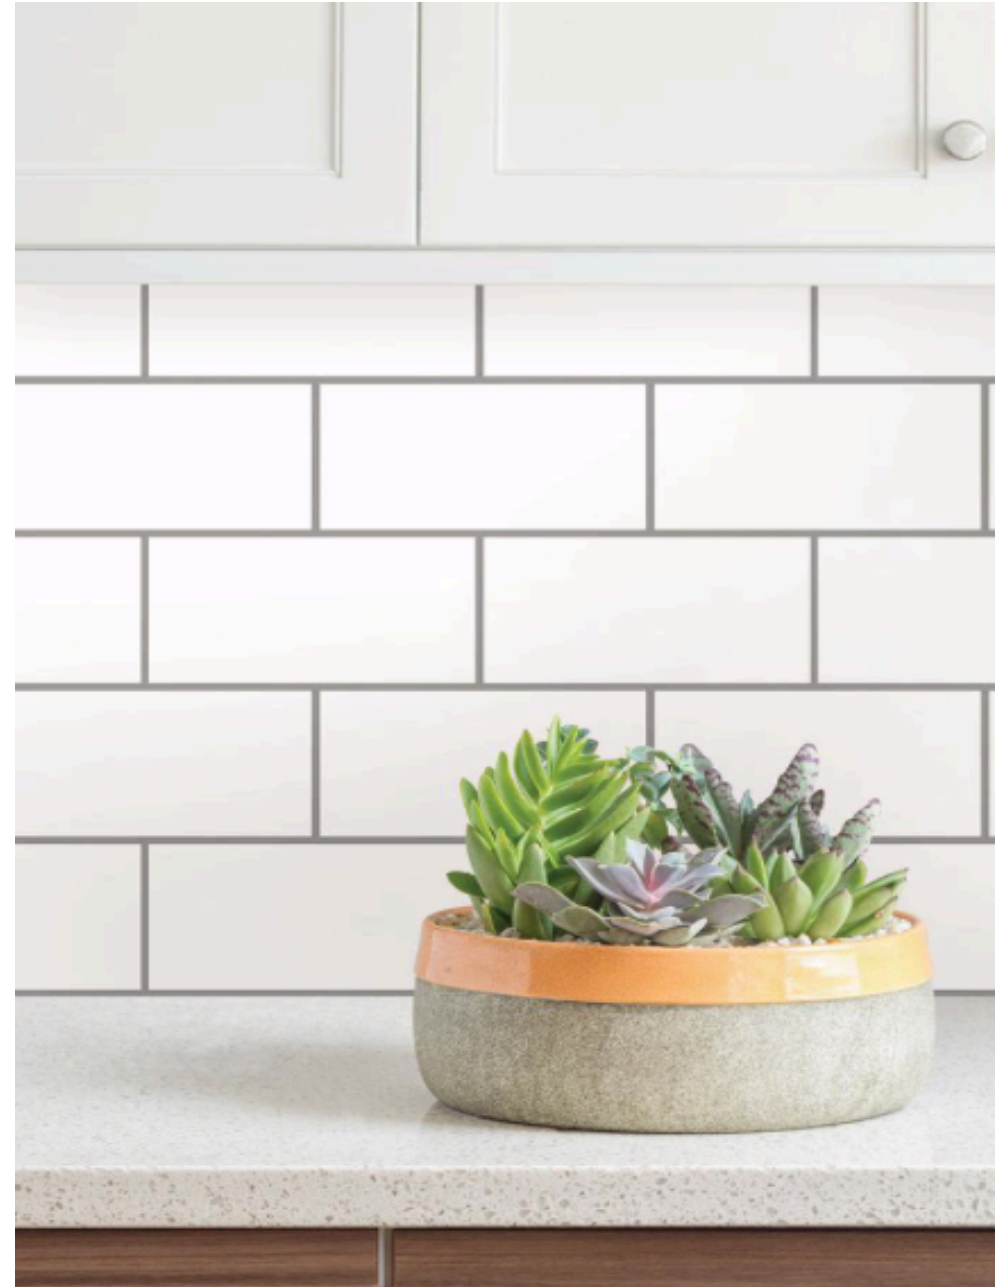

COVENT

PRODUCT DESCRIPTION GLAZED CERAMIC

APPEARANCE BASIC SUBWAY

COLOURS WHITE & BLACK

FORMATS (MM) WHITE GLOSS - 100 X 200,
100 X 300 & 100 X 400
WHITE MATT - 100 X 300
BLACK GLOSS - 100 X 300

EDGE PROFILE NON RECTIFIED

SURFACE FINISHES MATT & GLOSS

THICKNESS (MM) 8

APPLICATIONS WALL

AREAS OF USE INTERNAL

COVENT collection | Odin Tiles + Coverings

99 Erindale Road Balcatta Western Australia 6021 AUSTRALIA

T +61 8 9344 1135 | E info@odintiles.com.au | W www.odintiles.com.au