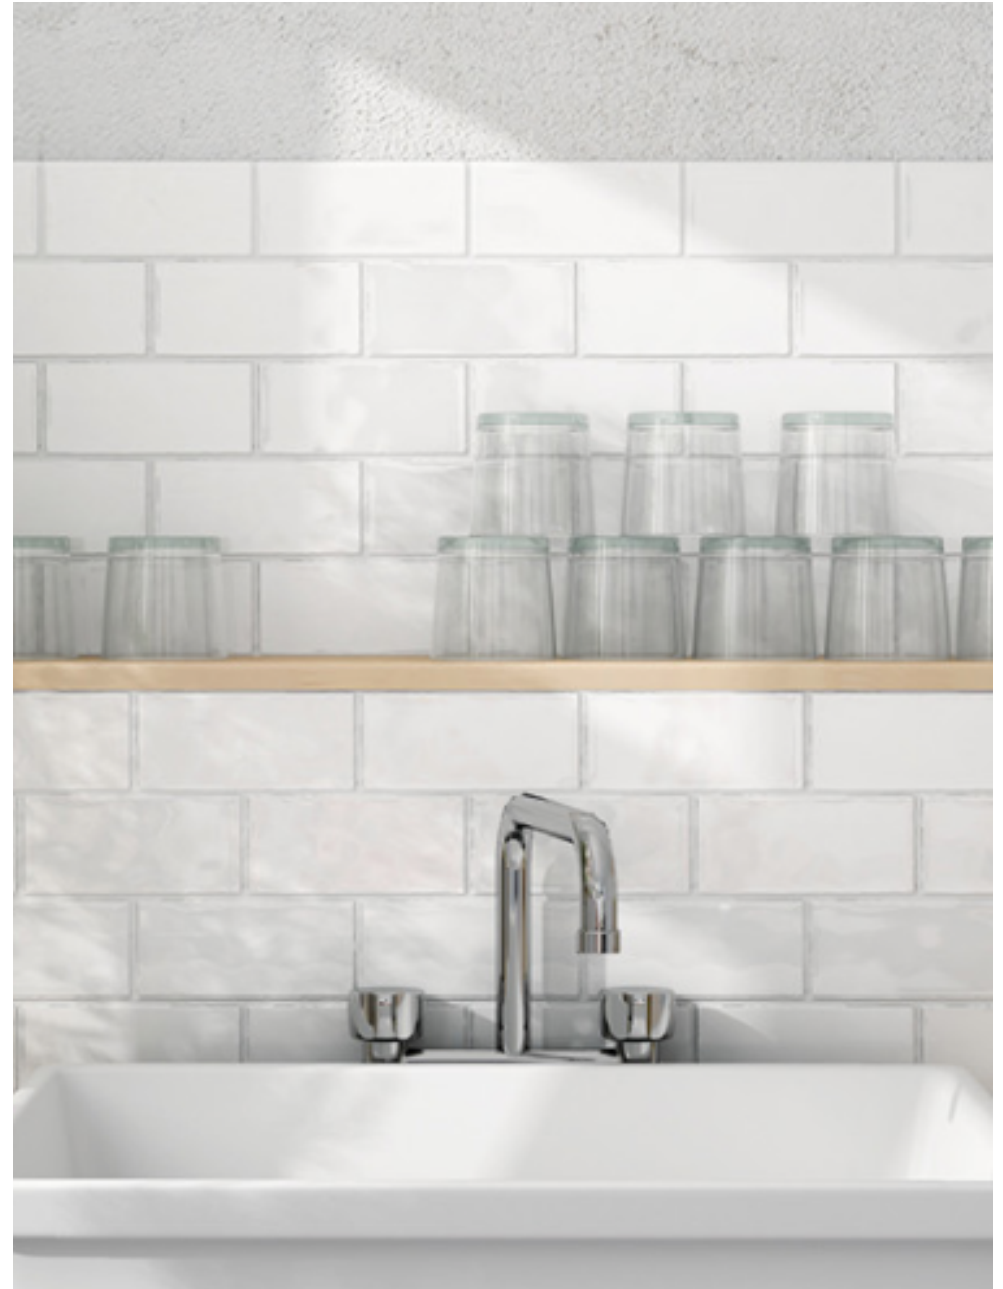

SIENNA

PRODUCT DESCRIPTION GLAZED CERAMIC

APPEARANCE HANDMADE SUBWAY

COLOURS WHITE, GREEN & SKY

FORMATS (MM) 75 X 150

EDGE PROFILE NON RECTIFIED

SURFACE FINISHES GLOSS

THICKNESS (MM) 8

APPLICATIONS WALL

AREAS OF USE INTERNAL

SIENNA collection | Odin Tiles + Coverings

99 Erindale Road Balcatta Western Australia 6021 AUSTRALIA

T +61 8 9344 1135 | E info@odintiles.com.au | W www.odintiles.com.au